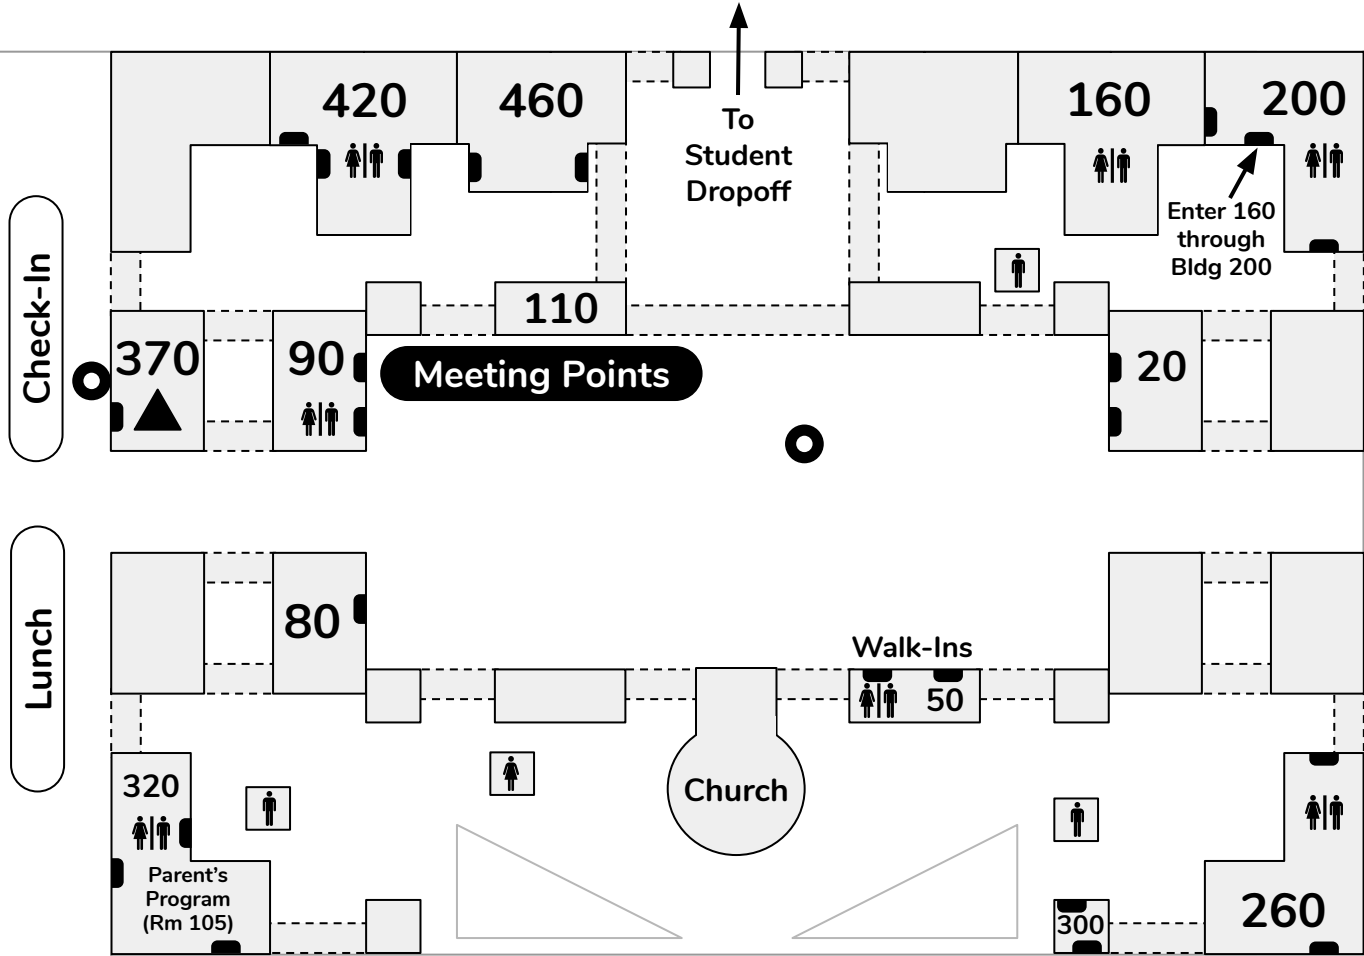

Stanford Map

Legend

- Bathroom
- Class Changes
- Help Desk
- Door
- Walkway

Classroom Locations

Meeting Point X
 → Go to Meeting Points location on the map

160 - 323

Building | Floor | Room

MITCH